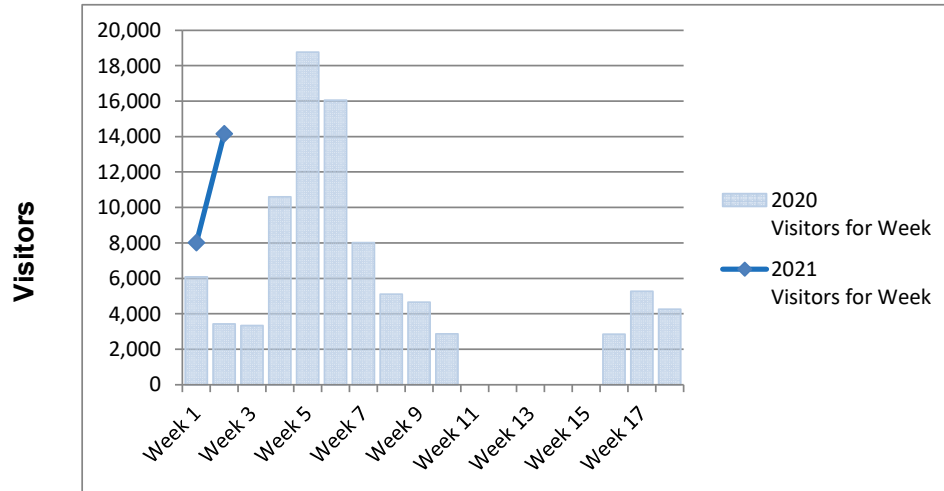

* Visitation figures for 2021 at Mt Hotham and Falls Creek are based on a different counting methodology to previous years.

** Visitation levels were greatly reduced in 2020 due to the imposition of COVID-19 restrictions.

• Data provided by Victorian Alpine Resort Management Boards from gate entry records and estimated season permit holder visitation.

• Collated and published by the Alpine Resorts Co-ordinating Council.

All Resorts Comparisons - Entry Statistics Winter 2021 - As at Week 1 & 2

Weekly Comparisons - 2021 v 2020

Year to Date Comparisons - 2021 v Previous 10 years Av